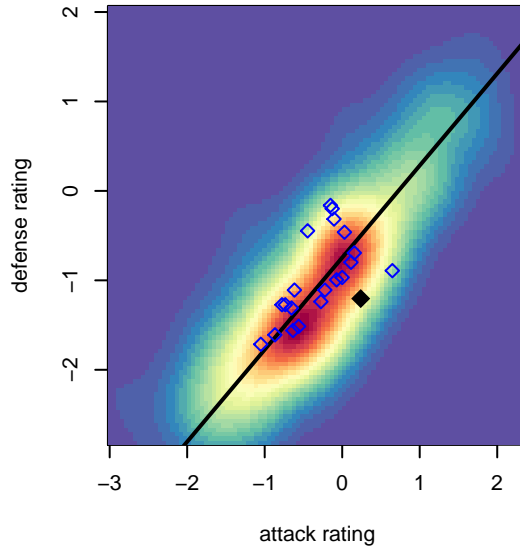

Crossfire Premier D B06

Crossfire Premier SC
 Redmond, WA
 B06 total strength=662
 attack=1.27 defense=0.3
 fall league = RCL B06 Div 4 9Aside
 spr league = Win RCL B06 Div 4

alt names used:
 CROSSFIRE PREMIER B06 D (WA)
 Crossfire Premier B06 D
 CROSSFIRE PREMIER B06 D (WA)
 CROSSFIRE PREMIERBU11 – D
 Crossfire Premier B06 D
 Crossfire Premier B06 D

**attack and defense variance (black dot)
relative to other teams
and top 10 in region**

**attack and defense rating
relative to others at age
and all opponents in last 13 months**

Performance relative to 13 month average