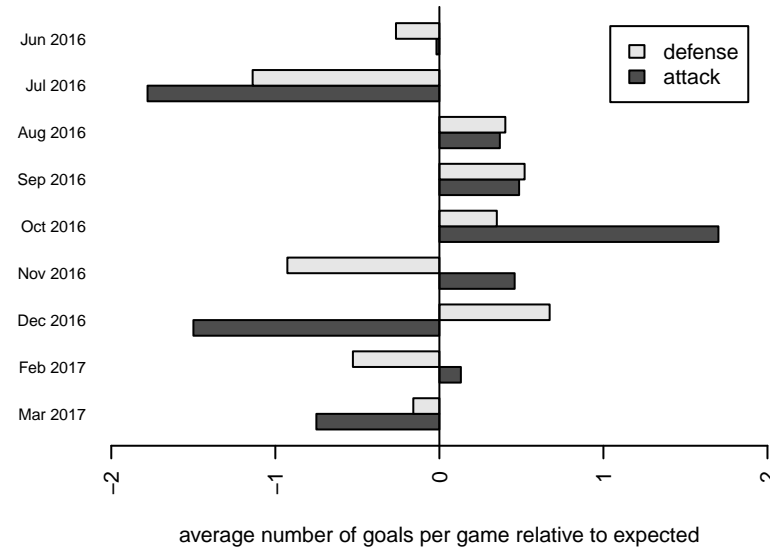

Performance relative to 13 month average