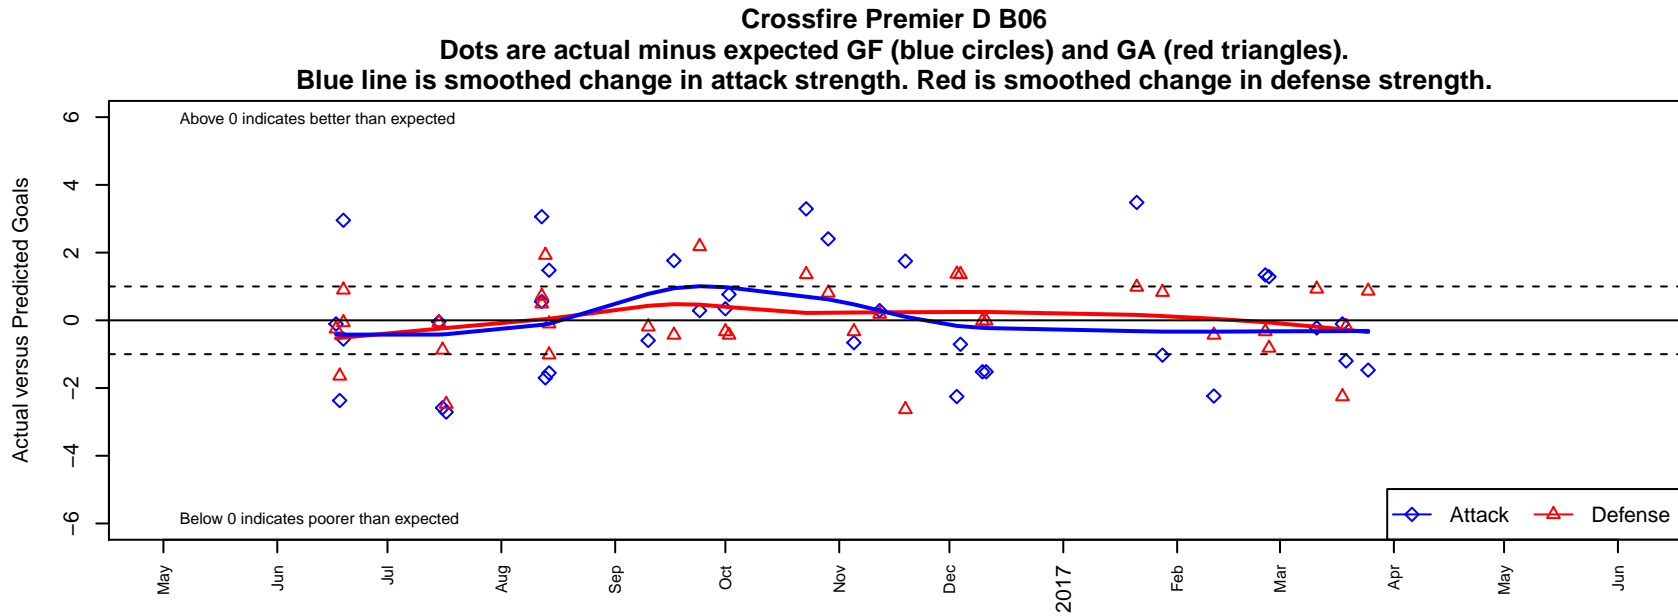

Crossfire Premier D B06

Crossfire Premier SC
 Redmond, WA
 B06 total strength=662
 attack=1.27 defense=0.3
 fall league = RCL B06 Div 4 9Aside
 spr league = Win RCL B06 Div 4

alt names used:
 CROSSFIRE PREMIER B06 D (WA)
 Crossfire Premier B06 D
 CROSSFIRE PREMIER B06 D (WA)
 CROSSFIRE PREMIERBU11 – D
 Crossfire Premier B06 D
 Crossfire Premier B06 D

**attack and defense variance (black dot)
relative to other teams
and top 10 in region**

**attack and defense rating
relative to others at age
and all opponents in last 13 months**

Performance relative to 13 month average