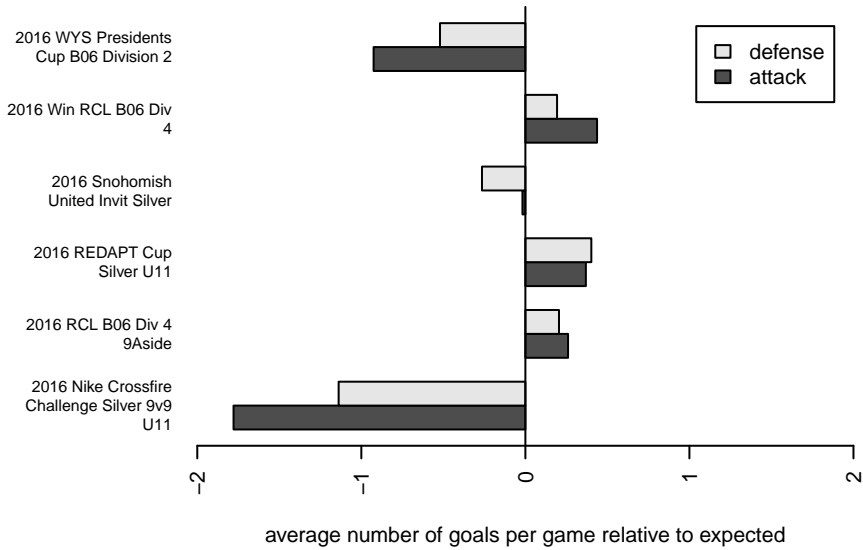

Crossfire Premier D B06

Crossfire Premier SC
 Redmond, WA
 B06 total strength=662
 attack=1.27 defense=0.3
 fall league = RCL B06 Div 4 9Aside
 spr league = Win RCL B06 Div 4

alt names used:
 CROSSFIRE PREMIER B06 D (WA)
 Crossfire Premier B06 D
 CROSSFIRE PREMIER B06 D (WA)
 CROSSFIRE PREMIERBU11 – D
 Crossfire Premier B06 D
 Crossfire Premier B06 D

Venues played:
 2016 Snohomish United Invit Silver
 2016 Nike Crossfire Challenge Silver 9v9 U11
 2016 REDAPT Cup Silver U11
 2016 RCL B06 Div 4 9Aside
 2016 Win RCL B06 Div 4
 2016 WYS Presidents Cup B06 Division 2

**attack and defense variance (black dot)
relative to other teams
and top 10 in region**

**attack and defense rating
relative to others at age
and all opponents in last 13 months**

Performance relative to 13 month average