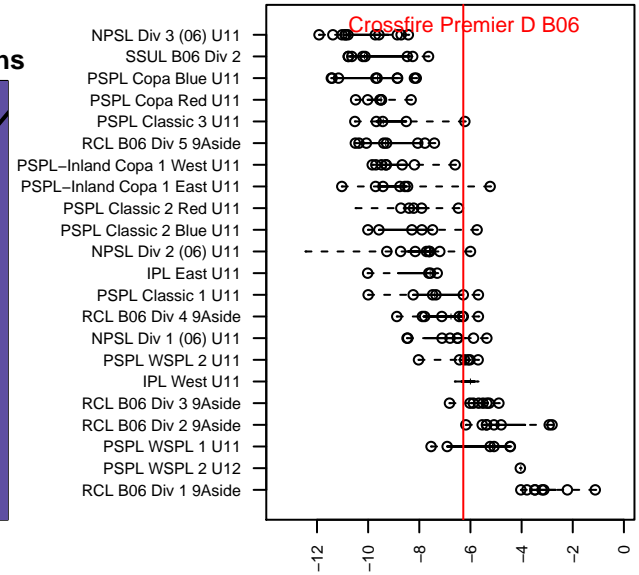

Crossfire Premier D B06

Crossfire Premier SC
 Redmond, WA
 B06 total strength=662
 attack=1.27 defense=0.3
 fall league = RCL B06 Div 4 9Aside
 spr league = Win RCL B06 Div 4

alt names used:
 CROSSFIRE PREMIER B06 D (WA)
 Crossfire Premier B06 D
 CROSSFIRE PREMIER B06 D (WA)
 CROSSFIRE PREMIERBU11 – D
 Crossfire Premier B06 D
 Crossfire Premier B06 D

Venues played:
 2016 Snohomish United Invit Silver
 2016 Nike Crossfire Challenge Silver 9v9 U11
 2016 REDAPT Cup Silver U11
 2016 RCL B06 Div 4 9Aside
 2016 Win RCL B06 Div 4
 2016 WYS Presidents Cup B06 Division 2

**attack and defense variance (black dot)
relative to other teams
and top 10 in region**

**attack and defense rating
relative to others at age
and all opponents in last 13 months**

Performance relative to 13 month average